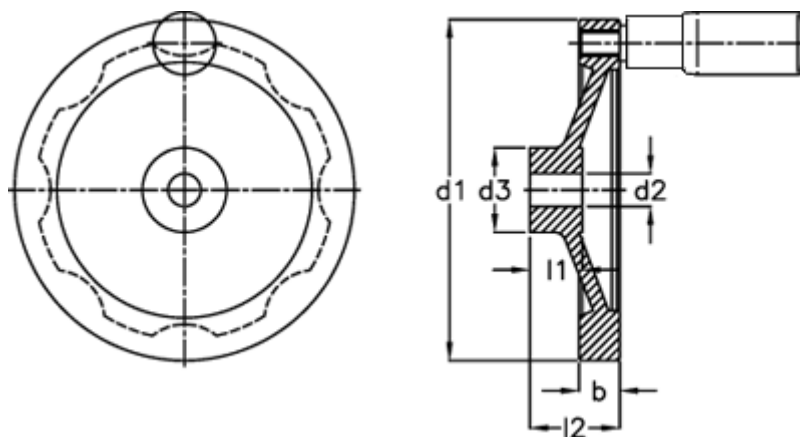

Data Sheet

Article number: 201118266

Description: E+G Handwheel
GN 323-80-B10-R

Measures

b = 13.0

d1 = 80

d2 H7 = 10

d3 = 26

Handle = 16

l1 = 16

l2 = 26